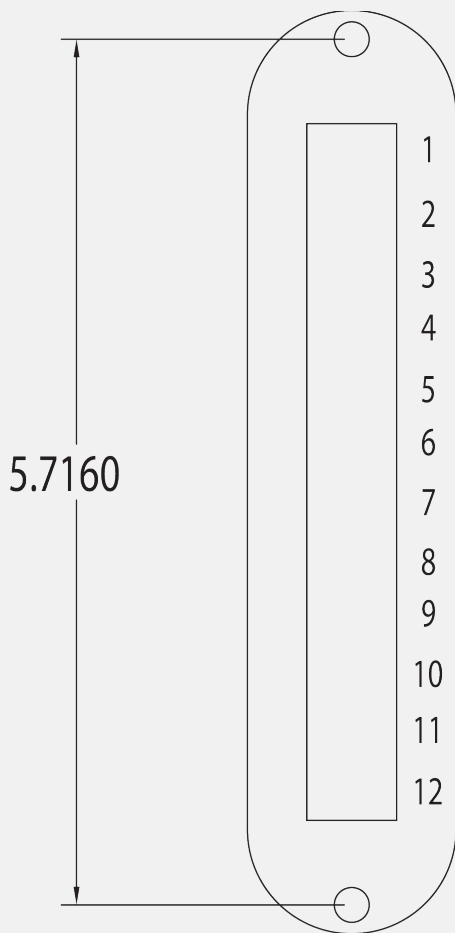

## 12-SLOT MTP 144 FIBER ADAPTER PANEL

### PRODUCT SPECIFICATIONS

- Metal Adapter Panel, CCH Type,
- MTP® 144F
- Vertically oriented adapters,  
Positions 1-3, 5-7, 9-11 Aqua Adapters,  
Positions 4,8, and 12 Black Adapters
- Adapters are also available in  
multiple colors
- All products are Hermetically sealed
- ALL PRODUCTS WILL HAVE COO AND DOM