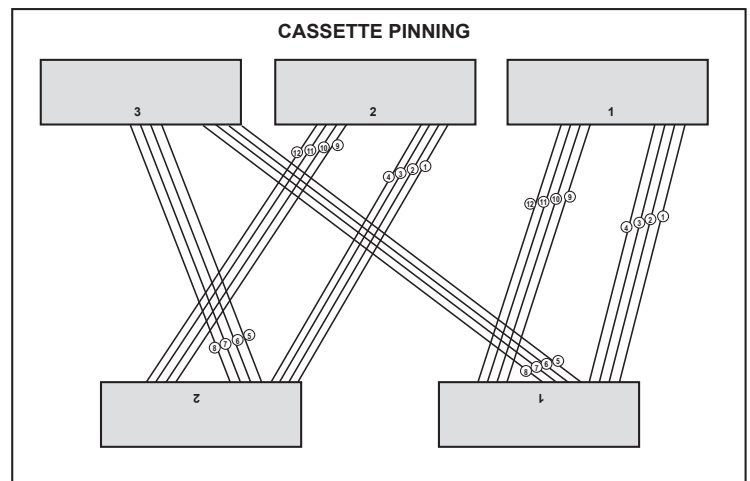

NEW FIBER CONNECTIVITY TECHNOLOGY

MTP 3 X 8 FIBER CASSETTE

- (2) 12'S TO 24
- 40-100 GB
- MPO/MPT
- For Network Switching & San Installations
- Allows you to use MTP/MPO
- High Fiber Count Installations from Point to Point with High Density & Easy Manageability